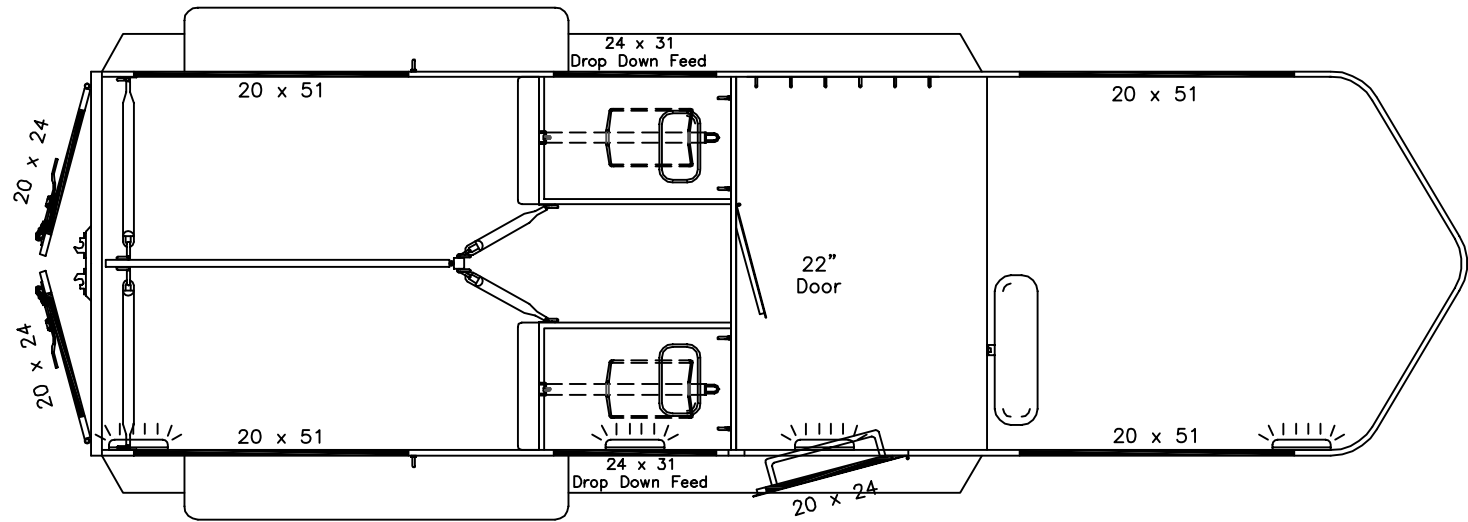

ELITE

2 Horse Gooseneck Walk Thru Manger With Dress

Drawn: TLS	Date: 5/10/2006	Scale: 1:36	Tolerance: $\pm \frac{1}{16}$	Rev. 5/10/06
---------------	--------------------	----------------	-------------------------------	--------------