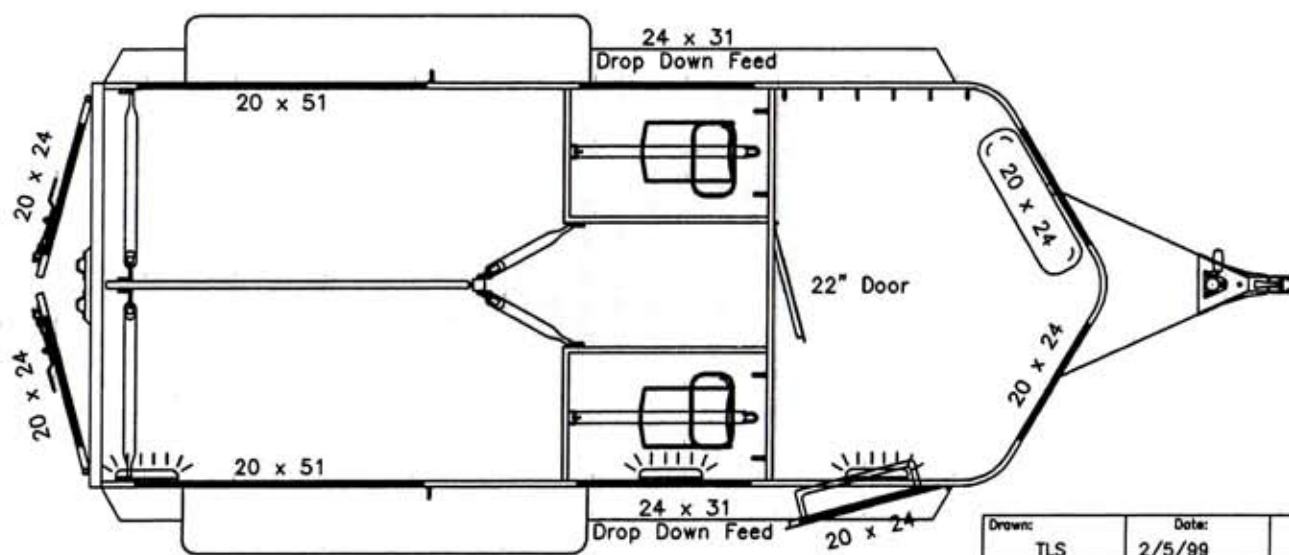

ELITE

2 Horse Bumper Pull Walk Thru Manger With Dress

Drawn: TLS	Date: 2/5/99	Scale: 1:34	Tolerance: $\pm \frac{1}{16}$	Rev. 12/17/07
2 Horse Bumper Pull Walk-Thru Manger With Dress				
 Hawk Trailers MANAWA, WI				