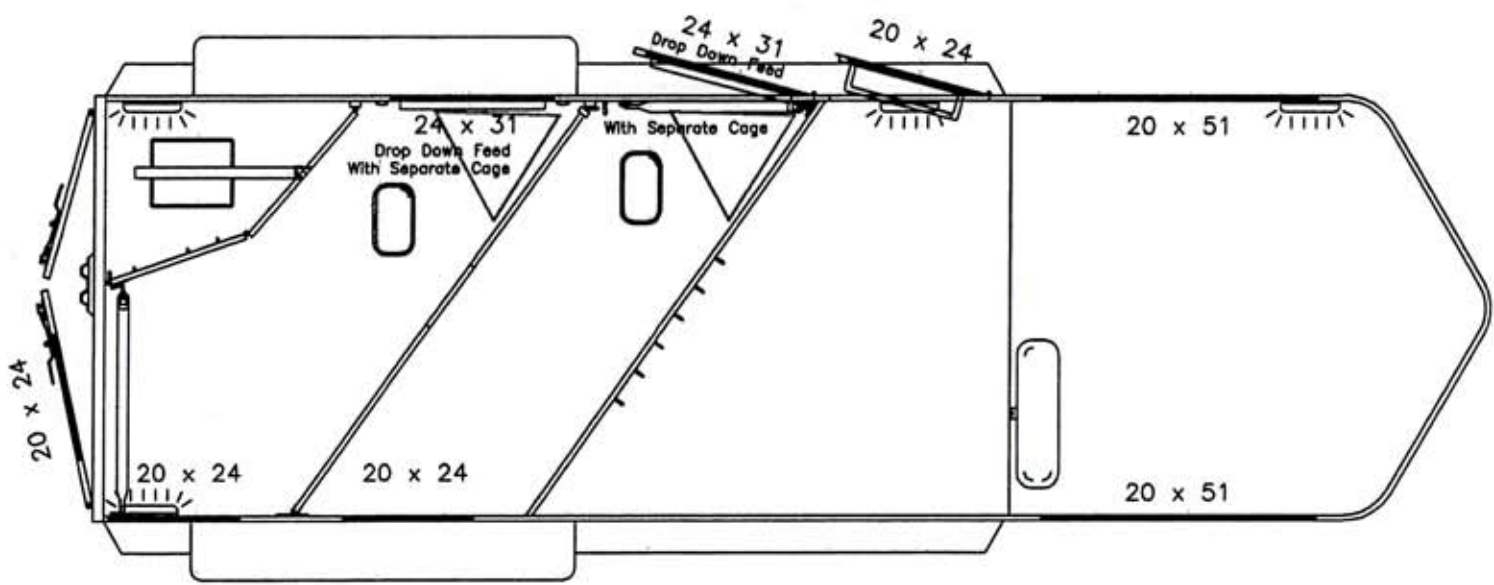

CUSTOM

ELITE

2 Horse Gooseneck Slant With Dress

| | | | | |
|---------------|---------------------|----------------|---|--------------|
| Drawn: TLS | Date: 12/26/1997 | Scale: 1:36 | Tolerance: $+\frac{1}{16}$ $-\frac{1}{16}$ | Rev. 3/26/04 |
|---------------|---------------------|----------------|---|--------------|