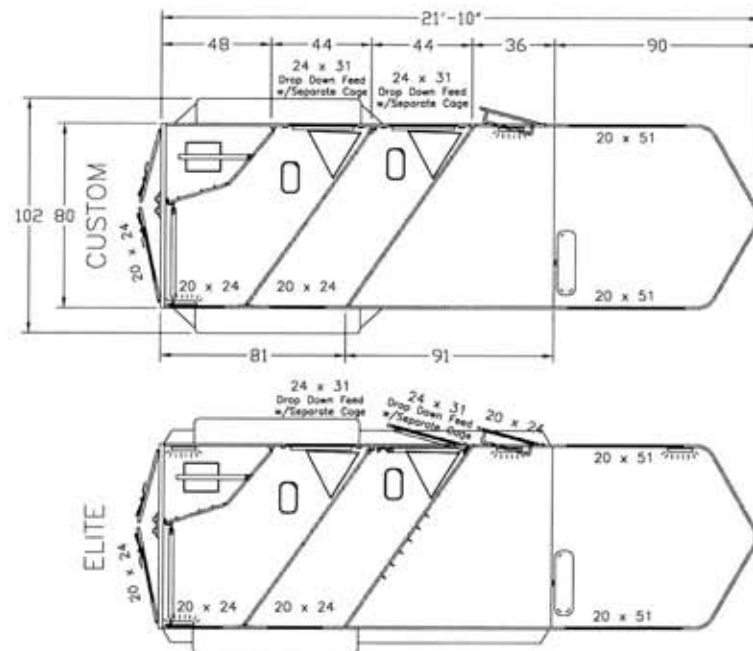

2 Horse Gooseneck Slant With Dress