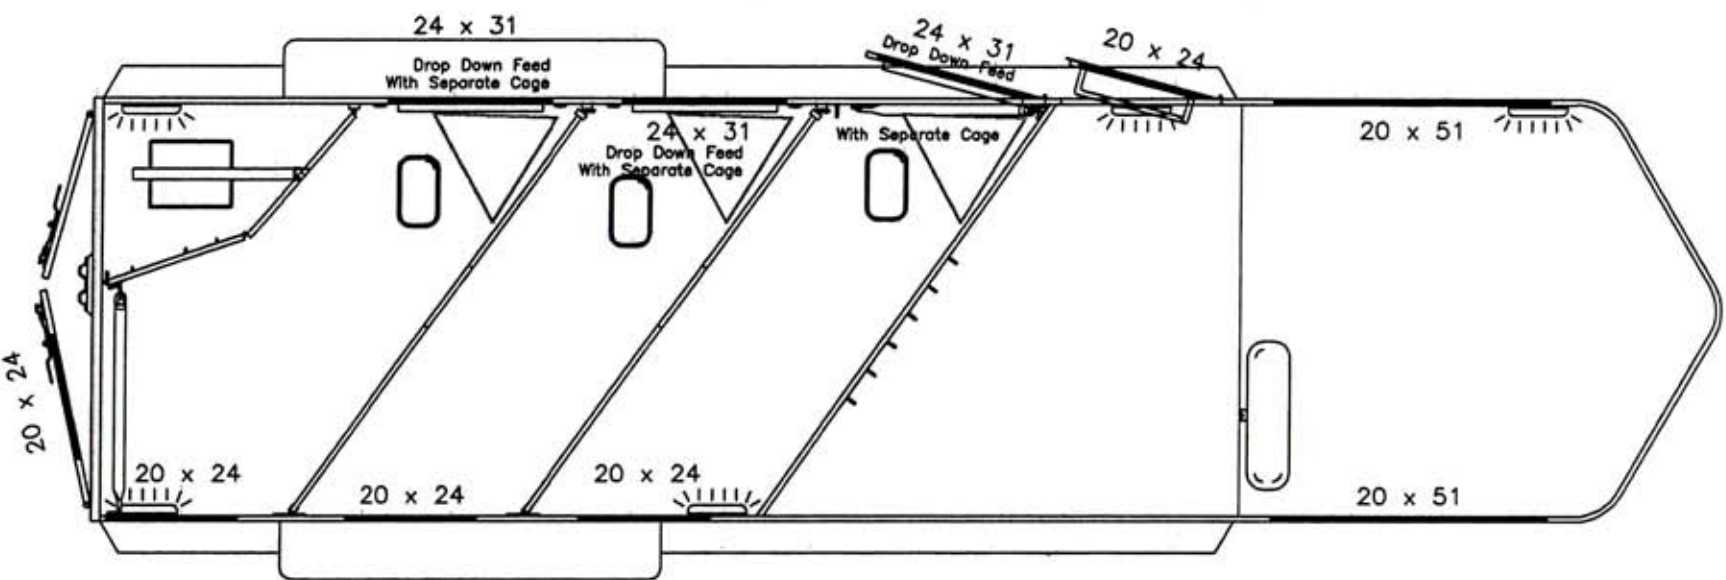

CUSTOM

ELITE

3 Horse Gooseneck Slant With Dress

Drawn:	Date:	Scale:	Tolerance:	Rev.
TLS	12/26/97	1:36	$\pm \frac{1}{16}$	3/26/04

3 Horse Gooseneck Slant
With Dress

Hawk Trailers
MANAWA, WI