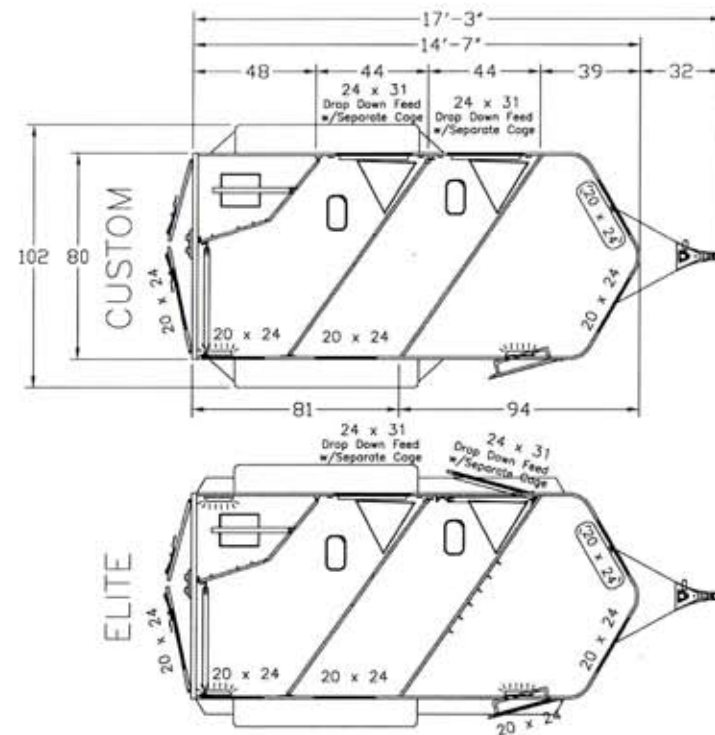

2 Horse Bumper Pull Slant With Dress